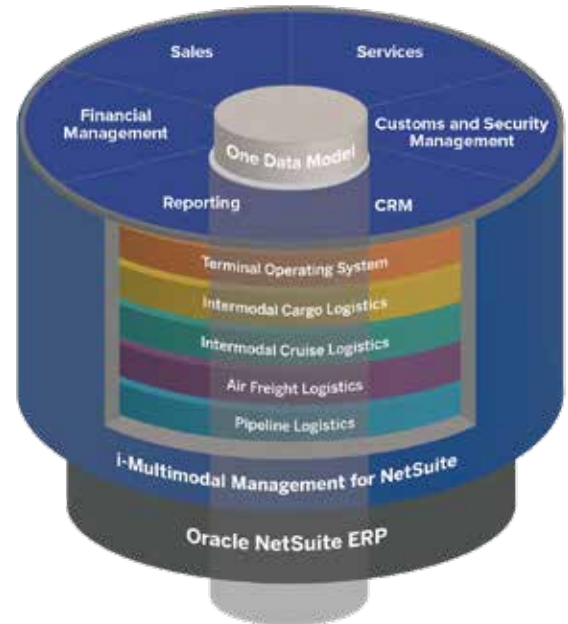

Built Natively inside NetSuite

Intermodal Cargo Logistics for NetSuite is 100% natively integrated within NetSuite, so all activity is handled in real-time and with complete 360° visibility. Using this application feels like “you have never left NetSuite”—it is a seamless experience.

Enhanced Features

1. **1. Intelligent Scheduling:** Automatically aligns activities with port capabilities to ensure efficient and planned operations across single or multiple terminals.
2. **2. Optimized Vehicle Movements:** Eliminates log jams with interval scheduling, enhancing traffic flow through terminal gates.
3. **3. Connected Supply Chain:** Integrates logistics systems to provide seamless connectivity with your supply chain partners.
4. **4. Enhanced Internet Security:** Protects customer transactions with Oracle’s world-class data centers, ensuring continuous operation even during network downtimes.
5. **5. 24/7 Personalized Service:** Allows customers to book and update appointments anytime via mobile or desktop, improving accessibility and service.
6. **6. Dynamic Site Controls:** Enables ports to adjust availability times and locations in real-time to meet operational needs.
7. **7. Advanced Security Features:** Includes automated gates, license plate recognition, and IoT beacons to boost security and safety within the terminal.